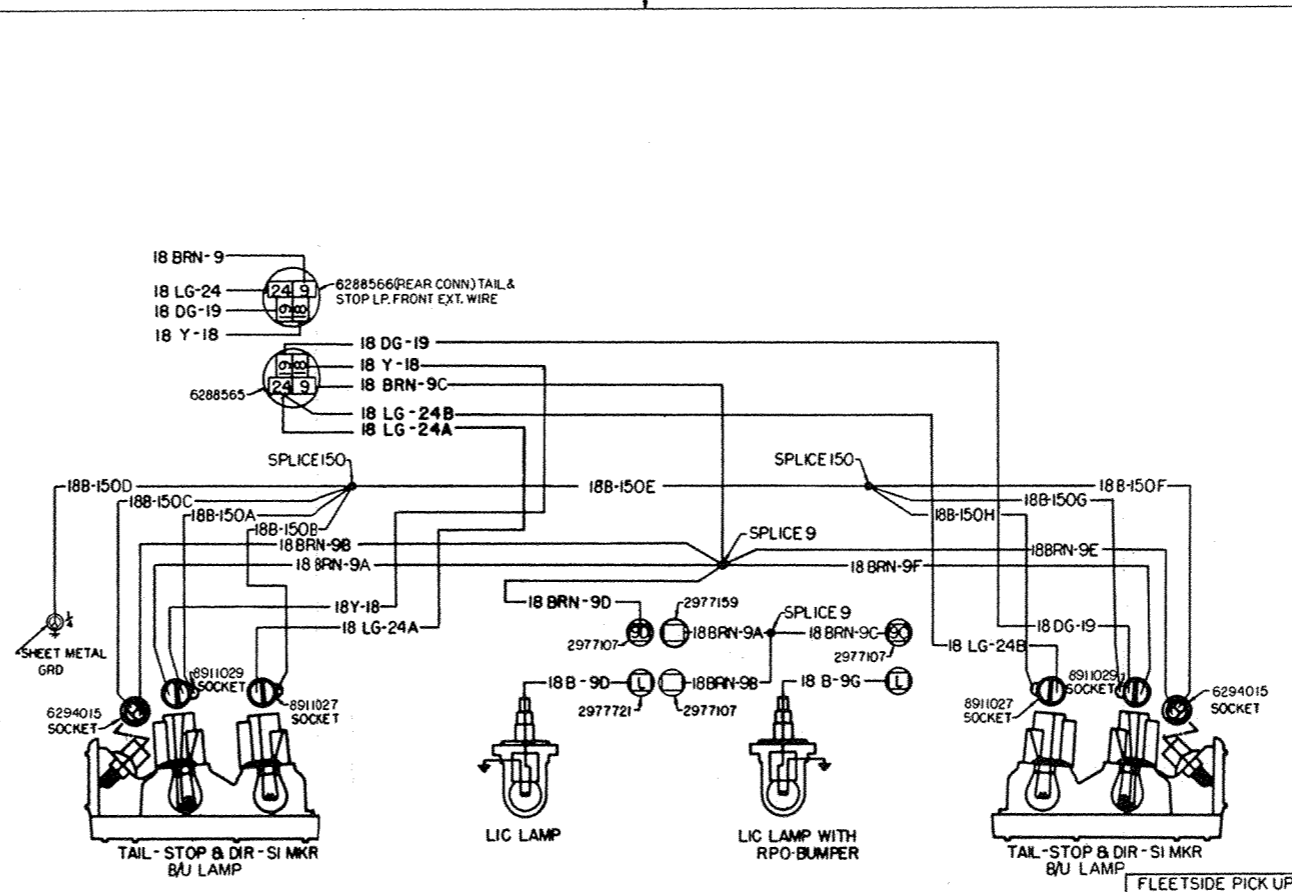

X-7630  
ST-352-76

**1976**

**GM TRUCK WIRING  
DIAGRAMS**

MODELS  
10-1500 THRU 30-3500

GENERAL MOTORS CORPORATION

ROOF MARKER LAMP RPO-U01

FLEETSIDE PICK UP RPO-E63

STEPSIDE PICK UP RPO-E62

PLATFORM & STAKE RACK O3 MODEL RPO-E56

SUBURBAN & UTILITY

CAB & CHASSIS O3 MODEL