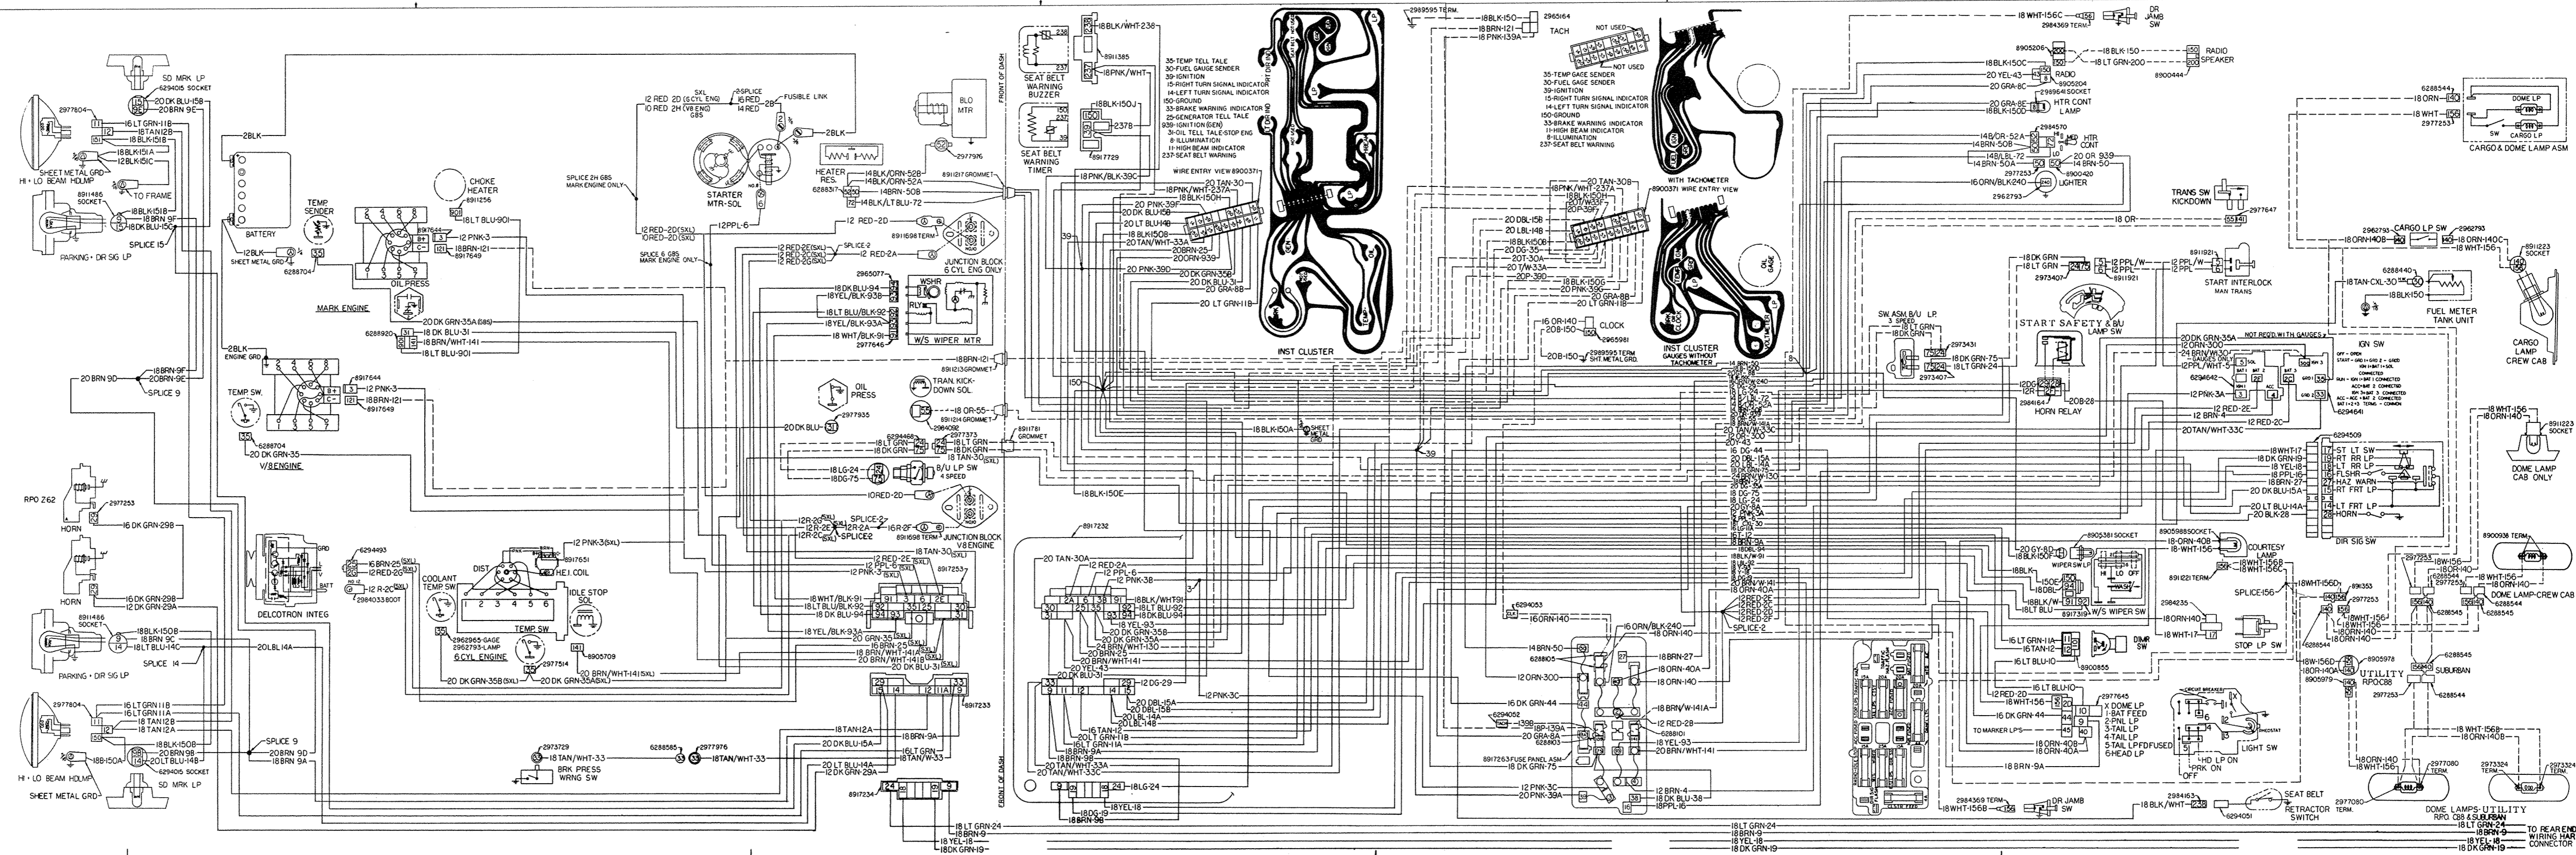

X-7630  
ST-352-76

**1976**

**GM TRUCK WIRING  
DIAGRAMS**

MODELS  
10-1500 THRU 30-3500

GENERAL MOTORS CORPORATION

ROOF MARKER LAMP RPO-U01

FLEETSIDE PICK UP RPO-E63

STEPSIDE PICK UP RPO-E62

PLATFORM & STAKE RACK O3 MODEL RPO-E56

SUBURBAN & UTILITY

CAB & CHASSIS O3 MODEL