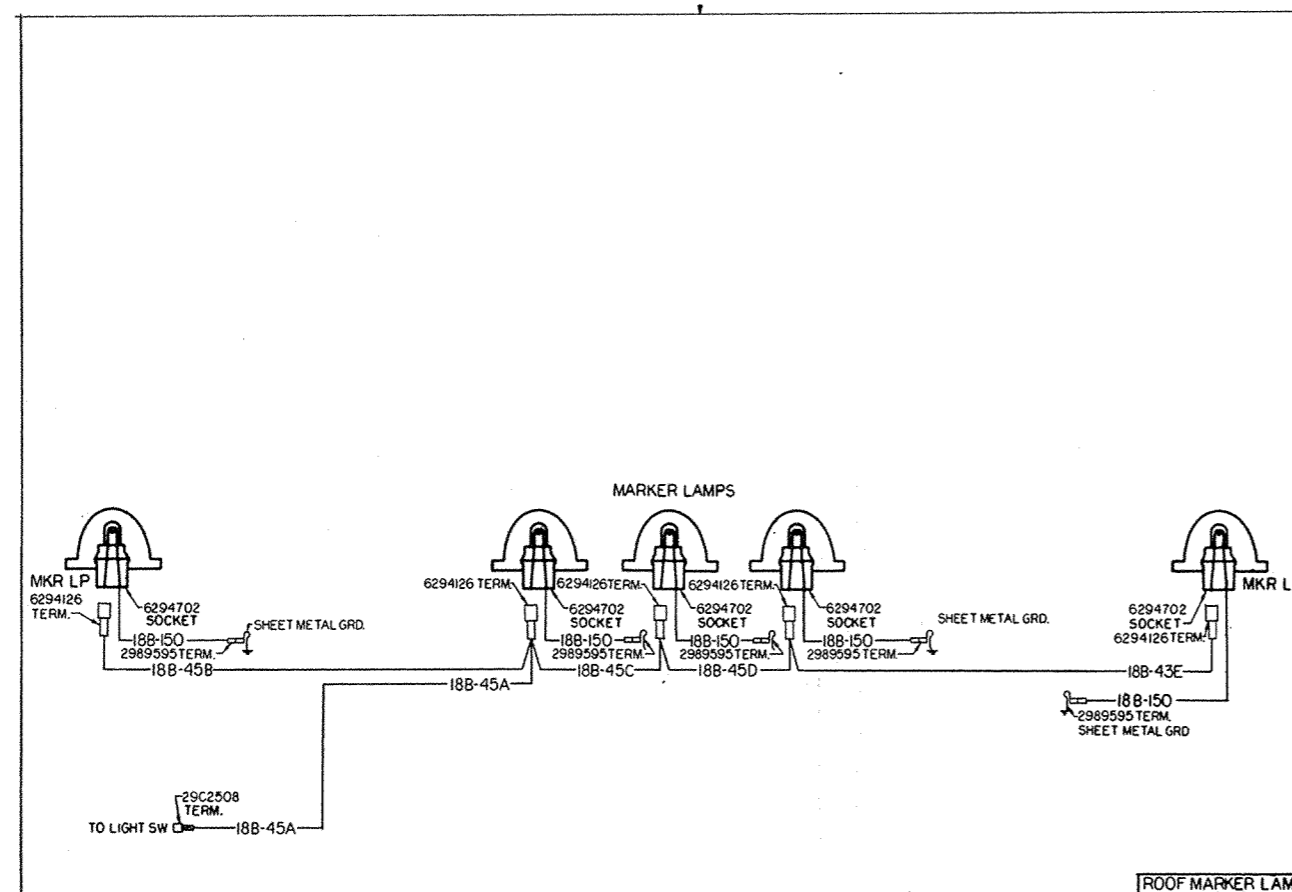

X-7630  
ST-352-76

**1976**

**GM TRUCK WIRING  
DIAGRAMS**

MODELS  
10-1500 THRU 30-3500

GENERAL MOTORS CORPORATION

ROOF MARKER LAMP RPO-U01

FLEETSIDE PICK UP RPO-E63

STEPSIDE PICK UP RPO-E62

PLATFORM & STAKE RACK O3 MODEL RPO-E56

SUBURBAN & UTILITY

CAB & CHASSIS O3 MODEL