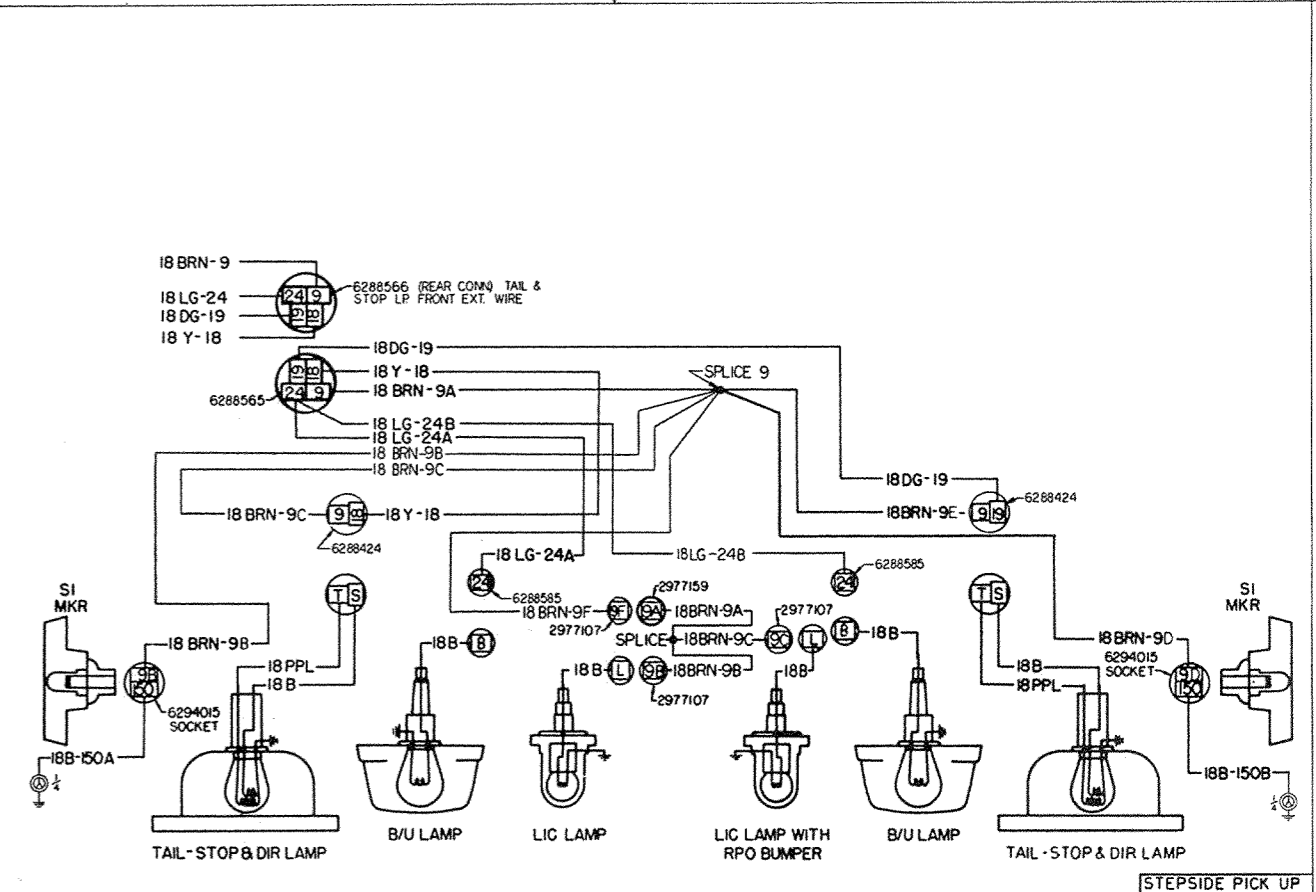

X-7630  
ST-352-76

**1976**

**GM TRUCK WIRING  
DIAGRAMS**

MODELS  
10-1500 THRU 30-3500

GENERAL MOTORS CORPORATION

ROOF MARKER LAMP RPO-U01

FLEETSIDE PICK UP RPO-E63

STEPSIDE PICK UP RPO-E62

PLATFORM & STAKE RACK O3 MODEL RPO-E56

SUBURBAN & UTILITY

CAB & CHASSIS O3 MODEL