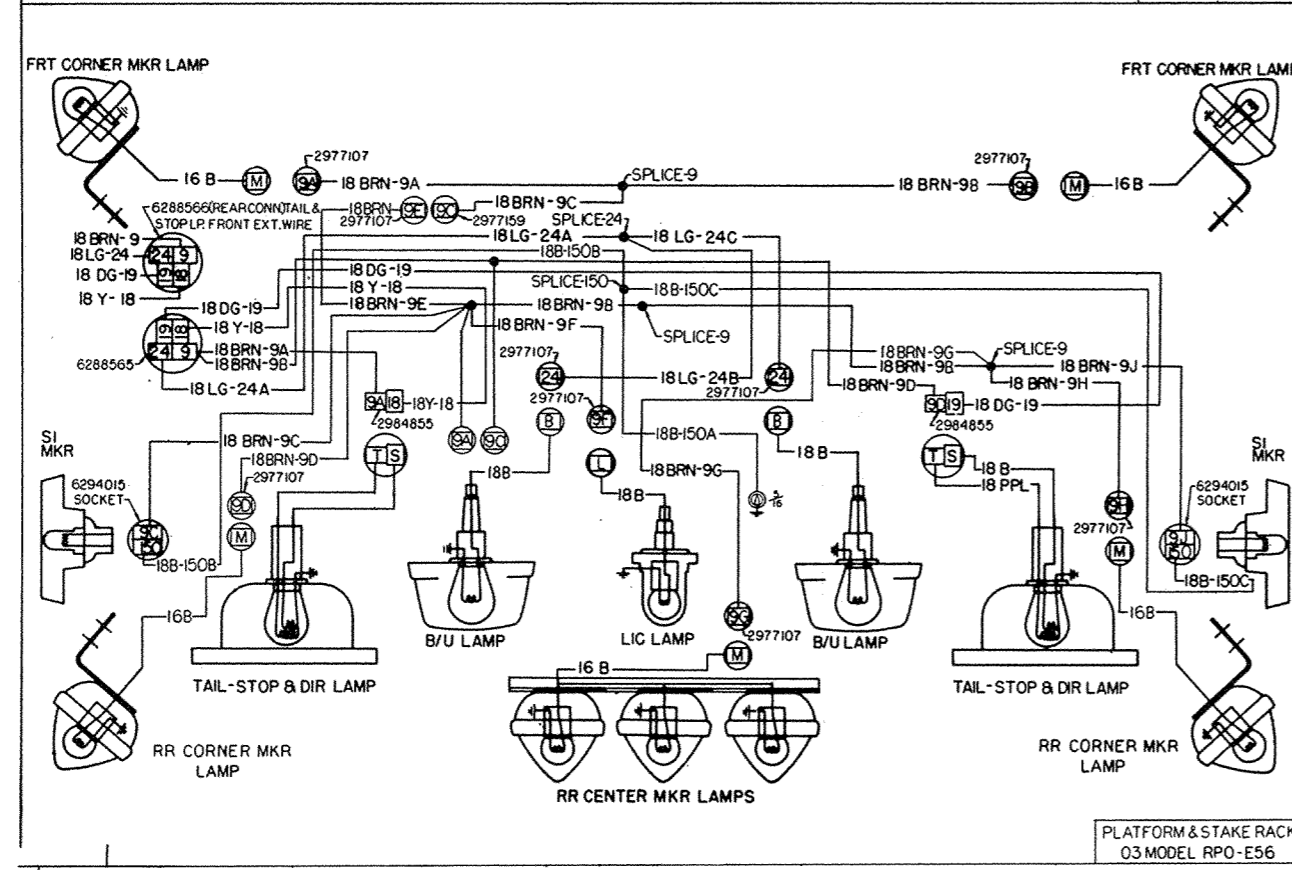

X-7630  
ST-352-76

**1976**

**GM TRUCK WIRING  
DIAGRAMS**

MODELS  
10-1500 THRU 30-3500

GENERAL MOTORS CORPORATION

ROOF MARKER LAMP RPO-U01

FLEETSIDE PICK UP RPO-E63

STEPSIDE PICK UP RPO-E62

PLATFORM & STAKE RACK O3 MODEL RPO-E56

SUBURBAN & UTILITY

CAB & CHASSIS O3 MODEL