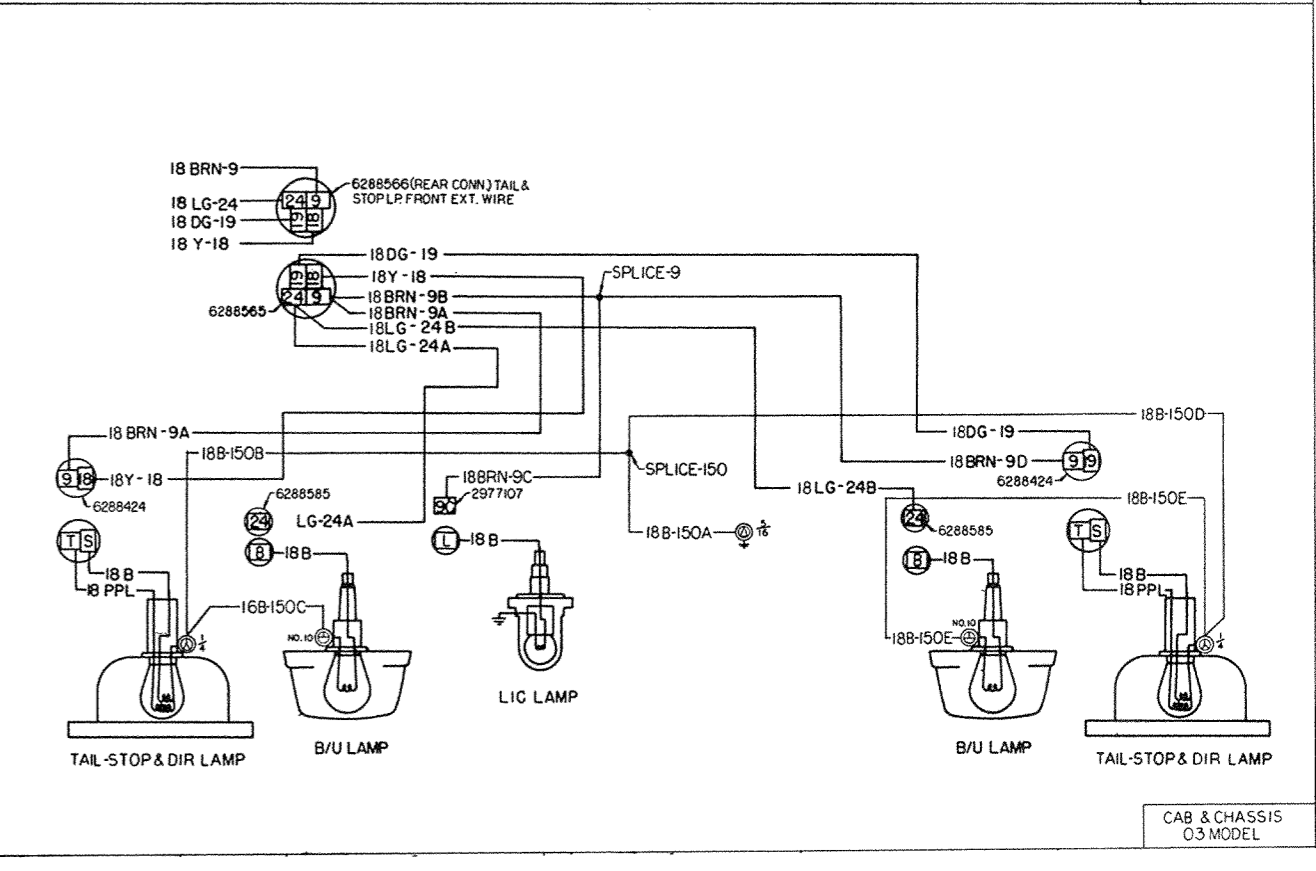

X-7630  
ST-352-76

**1976**

**GM TRUCK WIRING  
DIAGRAMS**

MODELS  
10-1500 THRU 30-3500

GENERAL MOTORS CORPORATION

ROOF MARKER LAMP RPO-U01

FLEETSIDE PICK UP RPO-E63

STEPSIDE PICK UP RPO-E62

PLATFORM & STAKE RACK O3 MODEL RPO-E56

SUBURBAN & UTILITY

CAB & CHASSIS O3 MODEL