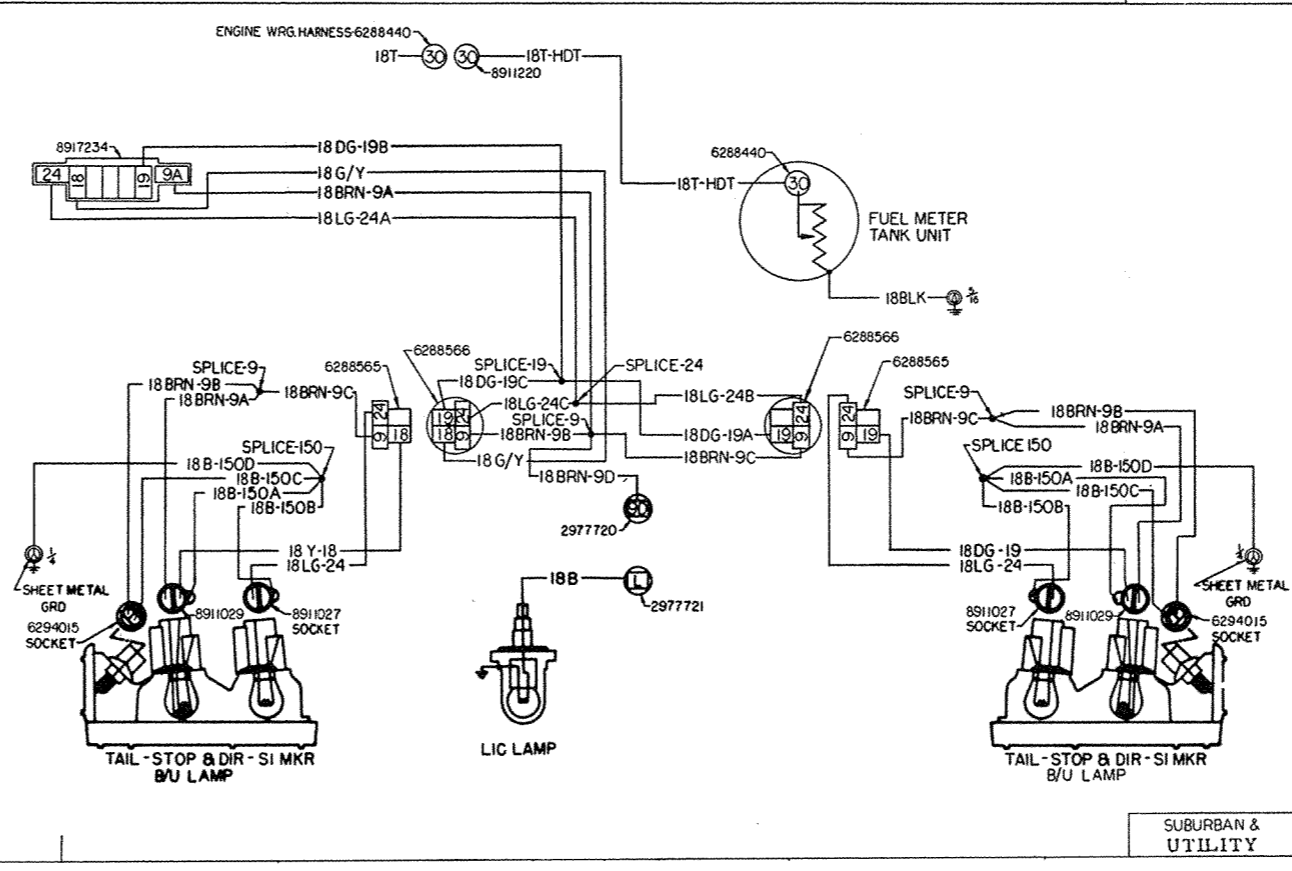

X-7630  
ST-352-76

**1976**

**GM TRUCK WIRING  
DIAGRAMS**

MODELS  
10-1500 THRU 30-3500

GENERAL MOTORS CORPORATION

ROOF MARKER LAMP RPO-U01

FLEETSIDE PICK UP RPO-E63

STEPSIDE PICK UP RPO-E62

PLATFORM & STAKE RACK O3 MODEL RPO-E56

SUBURBAN & UTILITY

CAB & CHASSIS O3 MODEL